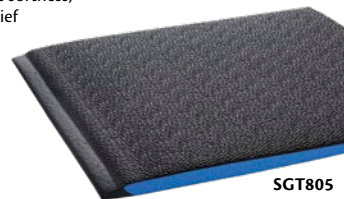

WD™ ELEGANCE MAT

- For application in dry areas
- Appropriate for use in hotels, banks, post offices and retail stores
- Attractive pattern choice to compliment any décor
- Other colours and dimensions available
- Thickness: 9/16"

Beige

Anti-Fatigue 8/10

Durability 8/10

Model No.		Dimensions			Price /Each
Texture Grey	Texture Beige	W'	x	L'	
SDP157	SDP162	2	x	3	
SFU690	SDP163	3	x	5	
SDP159	SDP164	3	x	12	

WEAR-BOND™ COMFORT-KING™ ERGONOMIC MAT

- Highly energized Zedlan™ sponge combines softness, resilience and durability for exceptional relief
- Greater puncture and abrasion resistance than traditional sponge products
- Wear-Bond™ process molecularly bonds layers together without the use of adhesives
- Greater overall comfort than hard deck plate type surface
- Environment: Dry
- Thickness: 3/8"

Grey

Anti-Fatigue 10/10

Durability 7/10

Model No.		Dimensions			Price /Each
Black	Grey	W'	x	L'	
SGT805	SGT808	2	x	3	
SGT806	SGT809	3	x	5	
SGT807	SGT810	3	x	12	

COMFORT-KING™ MAT

- For applications in dry areas
- Suitable for retail stores, car dealerships, and grocery stores
- Maintains flexibility and anti-fatigue properties even in low temperatures
- Other colours and dimensions available
- Thickness: 3/8"