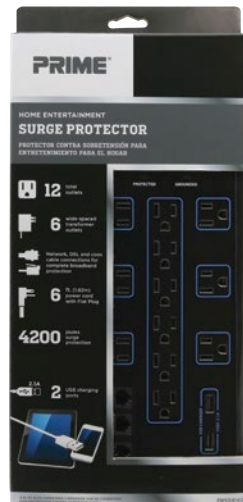

USB CHARGING SURGE PROTECTORS

- Housing Material: ABS Plastic
- Plug Type: Right Angle
- 2.1 Amp USB charging ports
- Protected and grounded indicator lights
- Lighted ON/OFF switch
- Amps: 15 Amps
- Wattage: 1875 W
- Voltage: 125 V

XG813

XG811