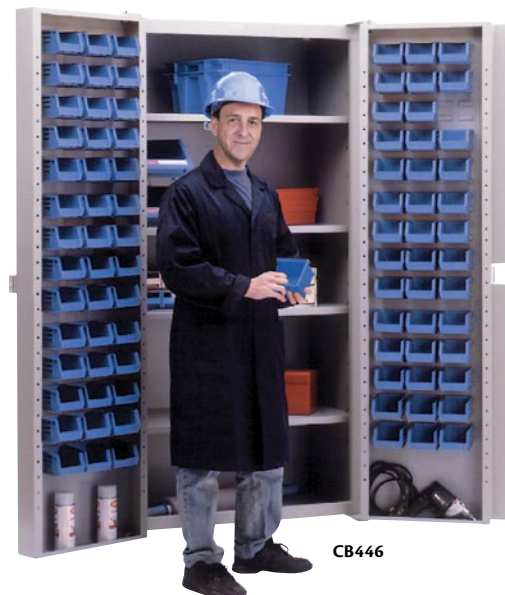

BINS SUPPLIED

Bin Qty	Bin Size					Capacity lbs.
	W"	x	D"	x	H"	
84	4 1/8	x	5 3/8	x	3	10

KLETON

CB446