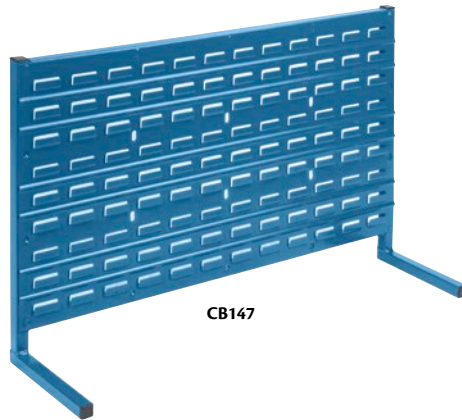

## BENCH LOUVERED RACKS

- All-welded louvered bench rack
- Provides tool and storage for assembly or repair operations when combined with plastic parts bin
- Durable Kleton blue enamel finish

### 36" FREE STANDING RACKS

- Free standing unit made of 1" square tube frame
- May be placed on any flat surface near a worksite without the need for bolts or fasteners

### 72" BOLT-ON RACKS

- Constructed of 1 1/4" square tube frame
- Designed to be permanently installed on a 72" wide workbench

**KLETON**

CB147

### RACK ONLY

Model No.	Rack Type	Dimensions					Wt. lbs.	Price /Each
		W"	x	D"	x	H"		
CB363	Free Standing	36	x	10	x	22	22	
CB364	Bolt-On	72	x	15	x	40	95	